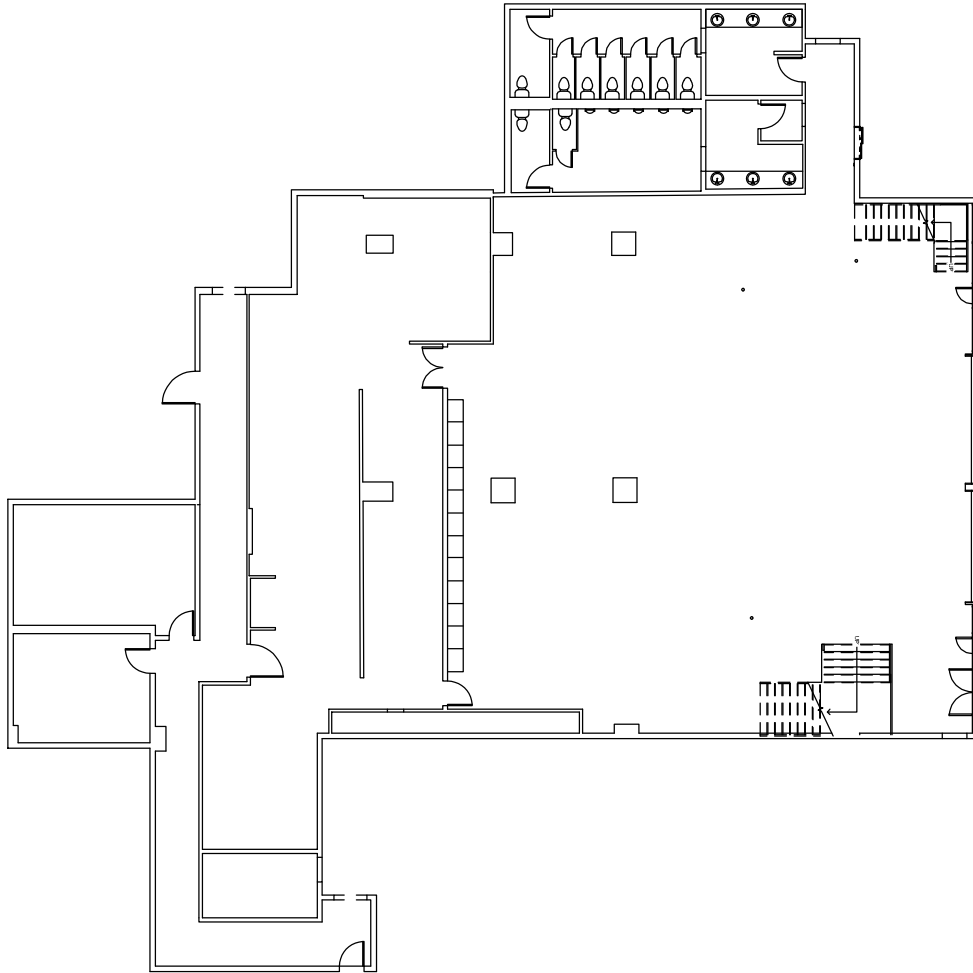

10TH FLOOR

SUITE 1000 | 17,225 RSF

SUITE 1000
17,225 RSF

8TH FLOOR

SUITE 840 | 7,310 RSF

Key Plan - 8th Floor

8TH FLOOR

SUITE 830 | 2,513 RSF

Key Plan - 8th Floor

8TH FLOOR

SUITE 815 | 2,042 RSF

Key Plan - 8th Floor

1ST FLOOR

SUITE 1348 | 8,000 RSF

MEZZANINE

Key Plan - 1st Floor

NORTH ARROW

9TH FLOOR