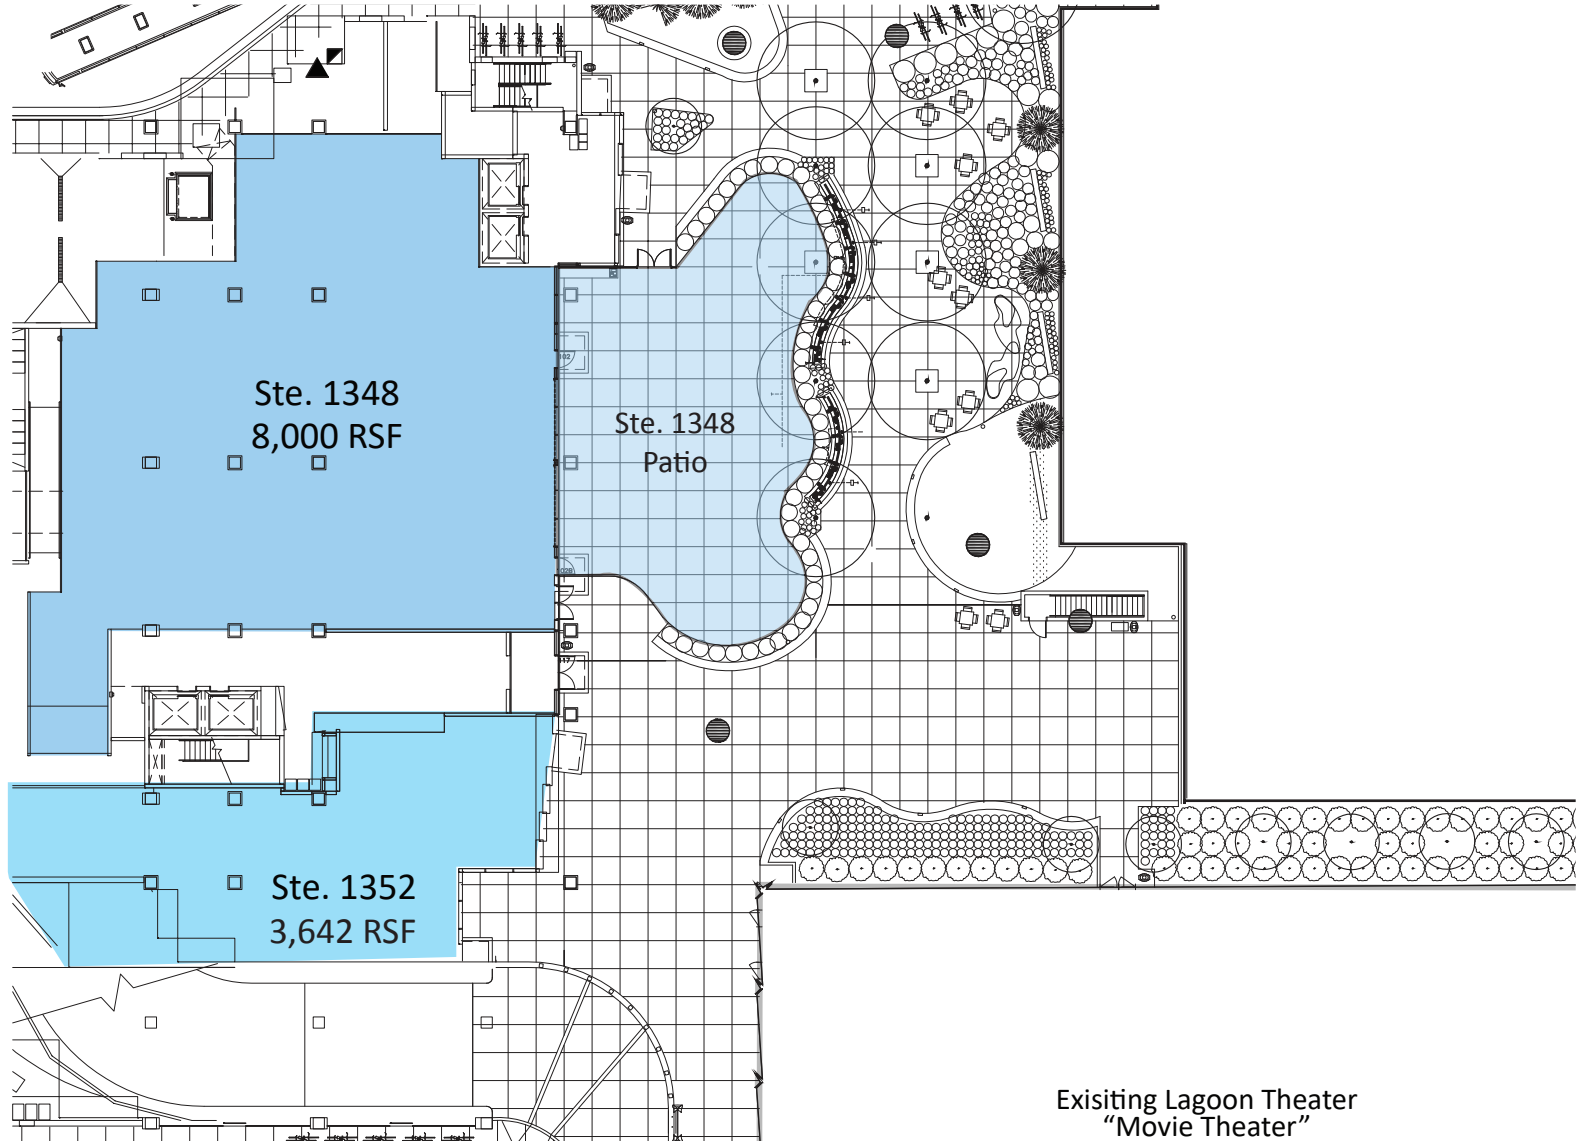

1ST FLOOR | RETAIL/RESTAURANT

SUITE 1348 | 8,000 RSF

SUITE 1352 | 3,642 RSF

Existing Lagoon Theater
"Movie Theater"

8TH FLOOR

SUITES 815 & 840 | 9,352 RSF

9TH FLOOR

SUITE 920 | 3,006 RSF