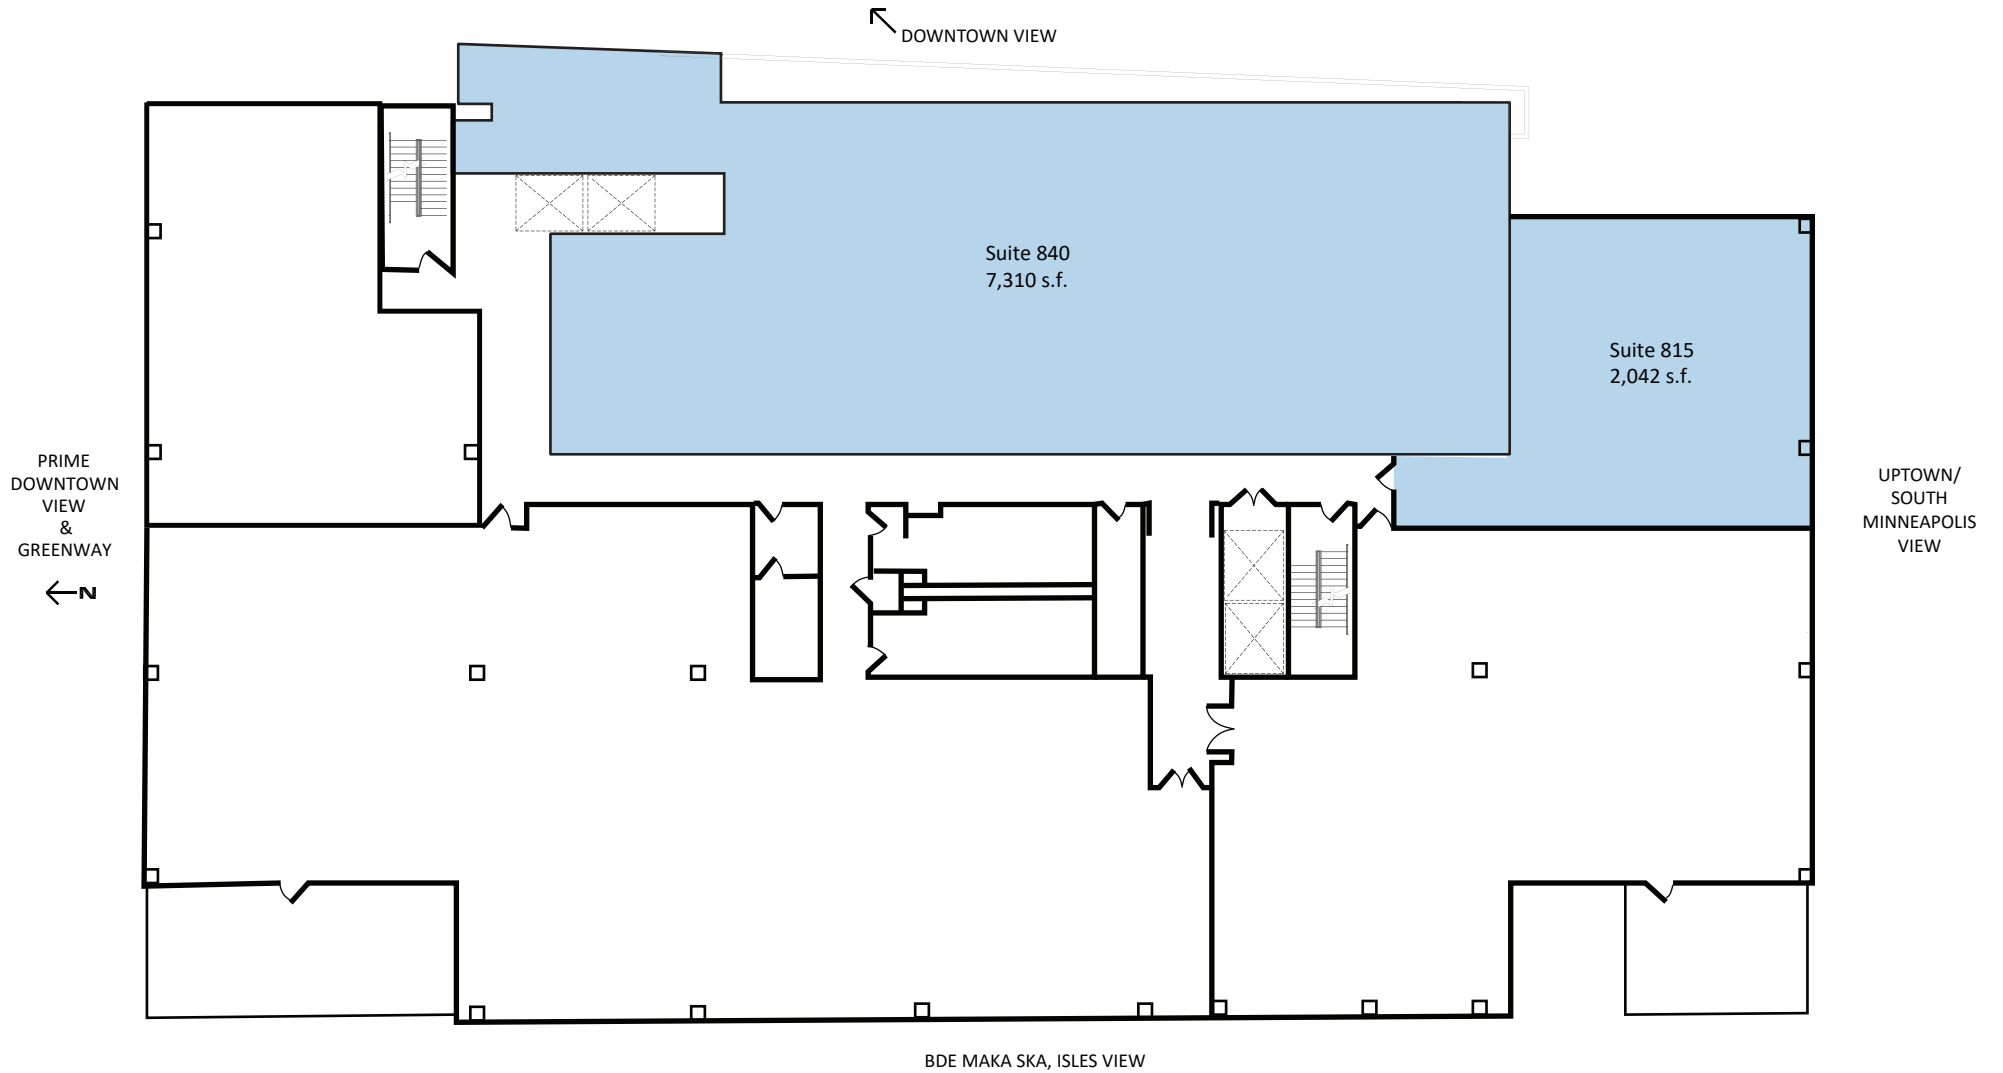

1ST FLOOR | RETAIL/RESTAURANT

SUITE 1348 | 8,000 RSF

SUITE 1352 | 3,642 RSF

Existing Lagoon Theater
"Movie Theater"

8TH FLOOR

SUITES 815 & 840 | 9,352 RSF

9TH FLOOR

SUITE 920 | 3,006 RSF